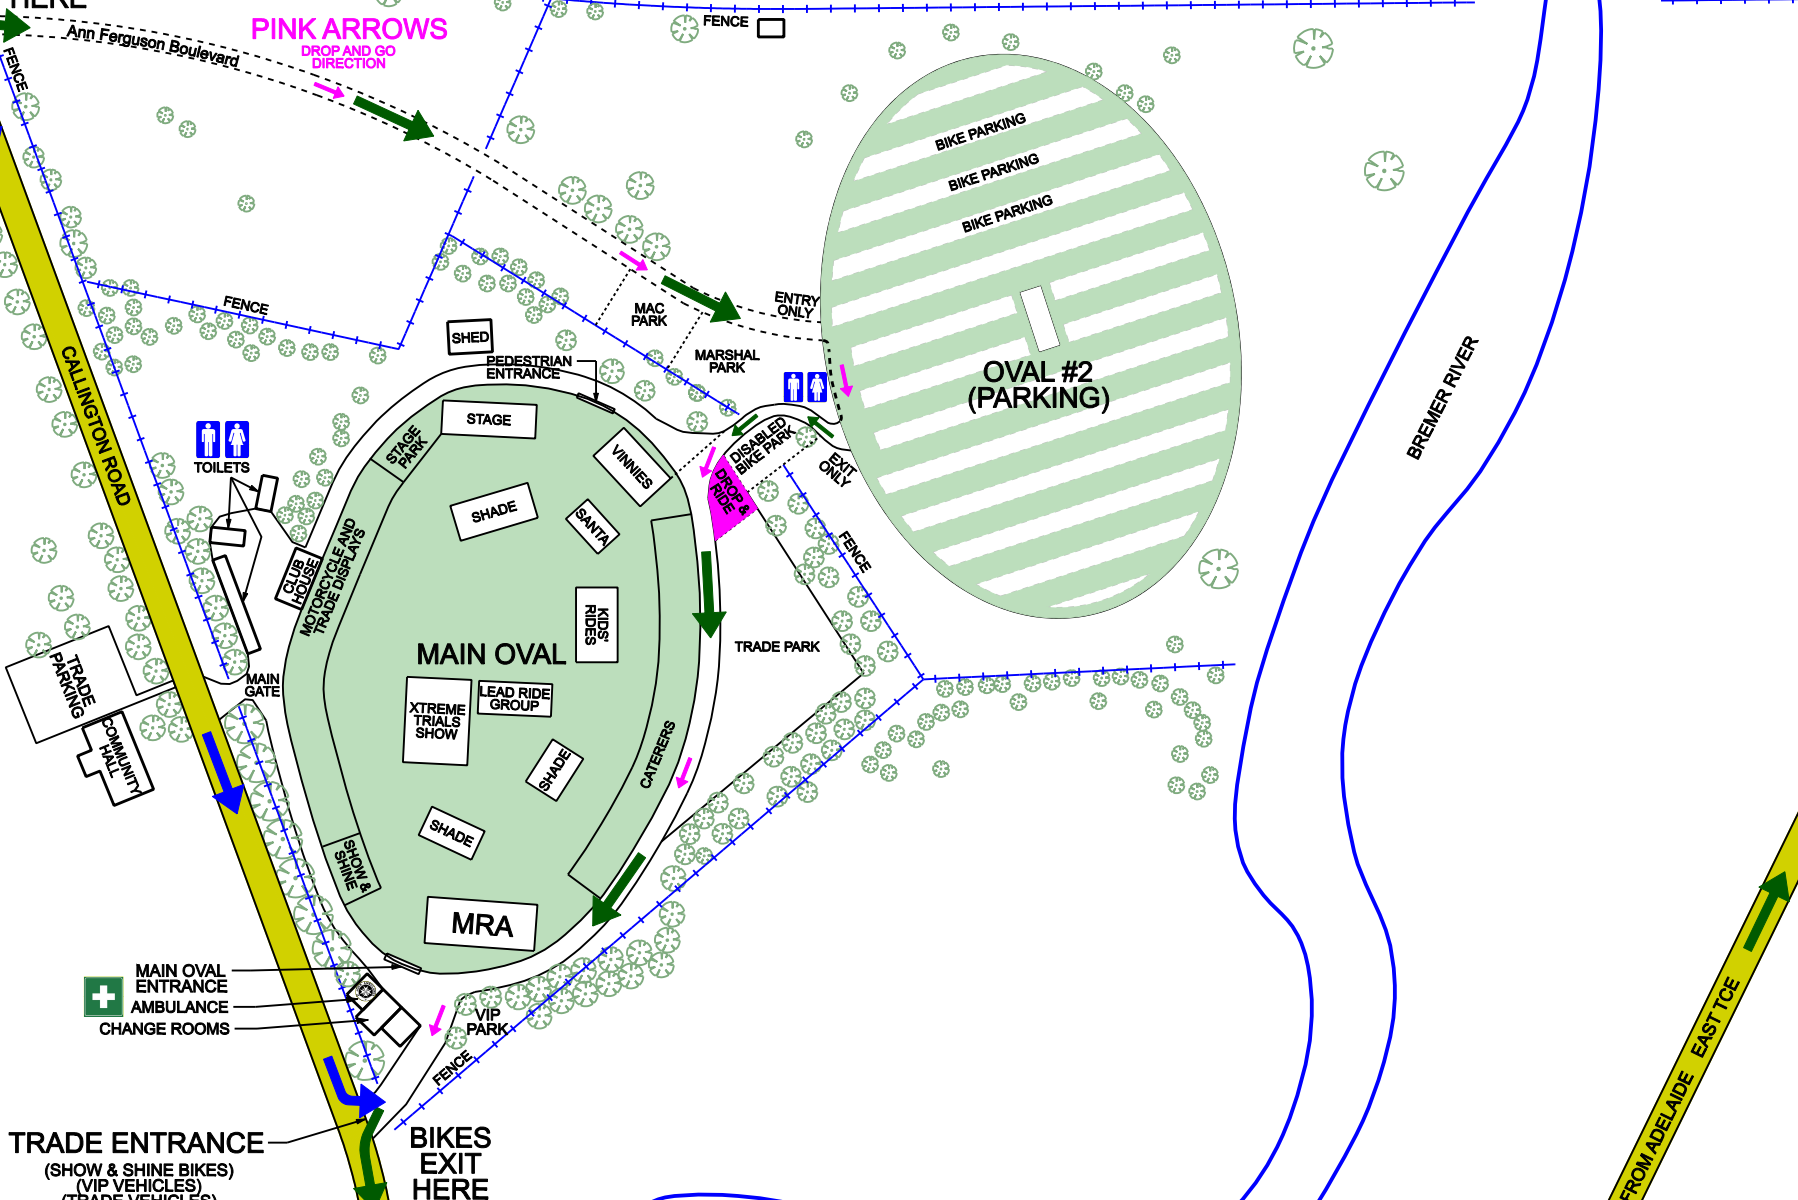

RAILWAY LINE

BIKES ENTER HERE

Ann Ferguson Boulevard

PINK ARROWS  
DROP AND GO DIRECTION

BLUE ARROWS  
DISPLAY BIKES, SHOW AND SHINE BIKES, VIP VEHICLES, TRADE VEHICLES, CONTINUE TO TRADE ENTRANCE

MAC

# MRASA TOY RUN

MRASA TOY RUN RIDE DESTINATION CALLINGTON OVAL

GENERAL LAYOUT NOT TO SCALE OCTOBER 2013 REVISION F

- LEGEND**
- ..... PATHS
  - FENCES
  - ROADS
  - ➔ MOTORCYCLE DIRECTION
  - ➔ DROP AND GO DIRECTION
  - ➔ SPECIAL PURPOSE VEHICLES

MAIN OVAL ENTRANCE  
AMBULANCE  
CHANGE ROOMS

TRADE ENTRANCE  
(SHOW & SHINE BIKES)  
(VIP VEHICLES)  
(TRADE VEHICLES)

BIKES EXIT HERE

OVAL #2  
(PARKING)

BREMER RIVER

FROM ADELAIDE EAST TCE