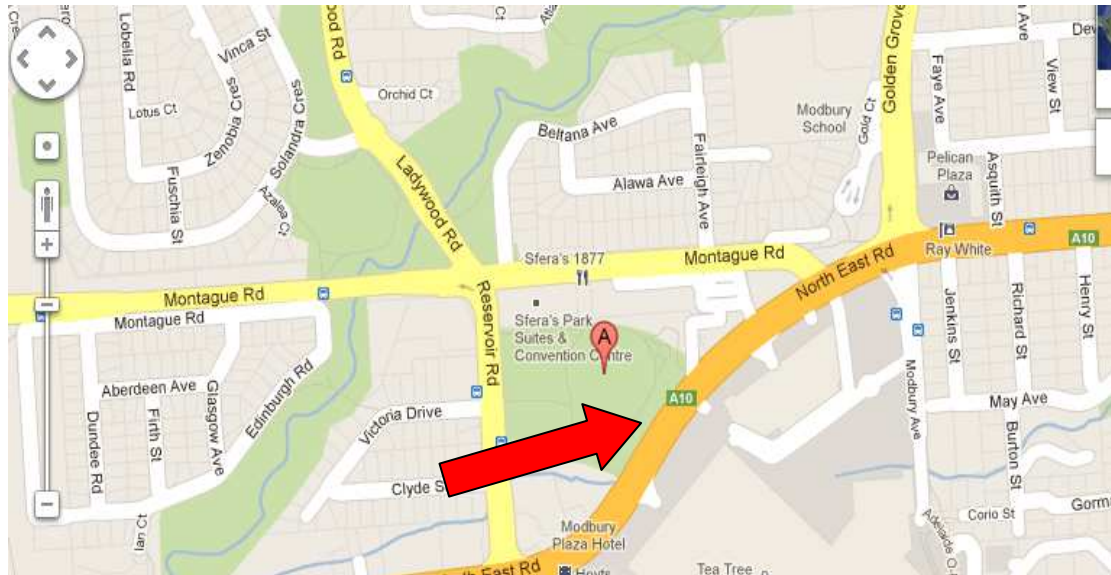

www.mrasa.asn.au

www.samrats.com.au

Event Leader: Ian - 0427334843

"An MRA Supported Event"

Sunday 15 October 2017

Swan Reach

Sunday 15th - we will meet at Civic Park, North East Rd. Modbury (opposite Tea Tree Plaza shopping centre just past the Modbury Hotel). Meet at 9am for a 9.30am departure. Note this is a Summer season so an earlier meet and leave time. We will ride to Swan Reach for lunch in the pub overlooking the river.

Please have a full tank of fuel to start

MRA WARNING AND DISCLAIMER

Persons participating in rides and/or events organized by The MRA are reminded that motorcycling is a high risk activity and that accidents can and do happen. The organisation of this event was conducted as a free public service by the MRA. All participating riders of this event are expected to be licensed and to ride at their own risk and insurance policies. All machines must be registered and roadworthy. All road rules are to be adhered to and any form of unruly behaviour will not be accepted.