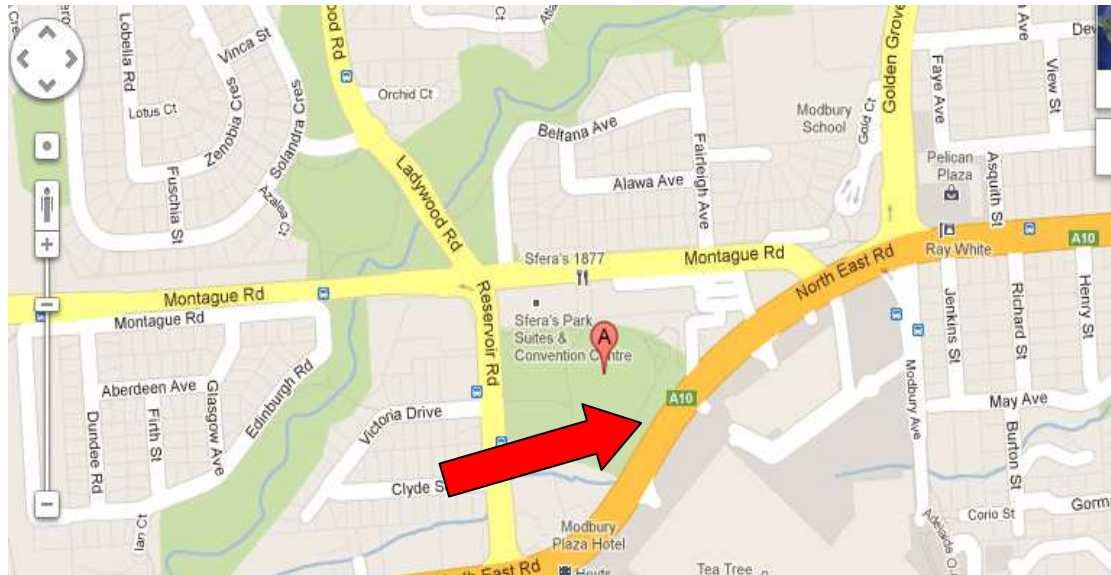

www.mrasa.asn.au

www.samrats.com.au

Event Leader: Ian - 0427334843

"An MRA Supported Event"

Sunday 18 March 2018 Swan Reach

Next Sunday, we will meet at Civic Park, North East Rd. Modbury (opposite Tea Tree Plaza shopping centre just past the Modbury Hotel, left hand side of the road travelling away from the city). Please meet at 9am for a 9.30am departure. We will ride to Swan Reach for lunch and back to Adelaide via a different route.

Please have a full tank of fuel to start

MRA WARNING AND DISCLAIMER

Persons participating in rides and/or events organized by The MRA are reminded that motorcycling is a high risk activity and that accidents can and do happen. The organisation of this event was conducted as a free public service by the MRA. All participating riders of this event are expected to be licensed and to ride at their own risk and insurance policies. All machines must be registered and roadworthy. All road rules are to be adhered to and any form of unruly behaviour will not be accepted.