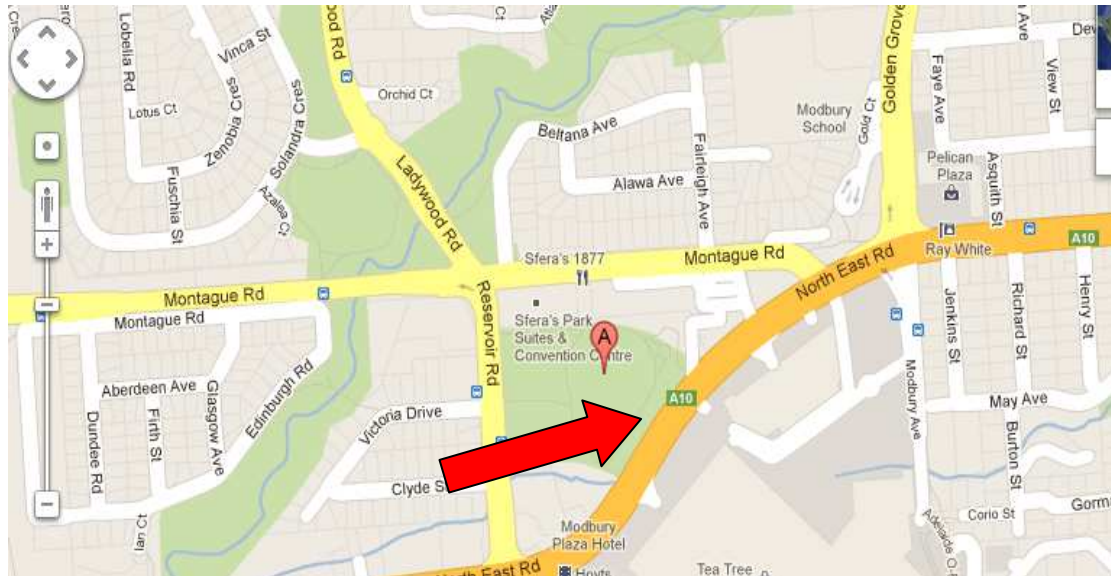

www.mrasa.asn.au

www.samrats.com.au

Event Leader: Ian - 0427334843

"An MRA Supported Event"

Sunday 8 July 2018

Swan Reach

On Sunday 8 July we will meet at Civic Park, North East Rd. Modbury (opposite Tea Tree Plaza shopping centre just past the Modbury Hotel, left hand side of the road travelling away from the city). Please meet at 9.30am for a 10 am departure. We will ride to Swan Reach for lunch and back to Adelaide via a different route.

Please have a full tank of fuel to start

MRA WARNING AND DISCLAIMER

Persons participating in rides and/or events organized by The MRA are reminded that motorcycling is a high risk activity and that accidents can and do happen. The organisation of this event was conducted as a free public service by the MRA. All participating riders of this event are expected to be licensed and to ride at their own risk and insurance policies. All machines must be registered and roadworthy. All road rules are to be adhered to and any form of unruly behaviour will not be accepted.